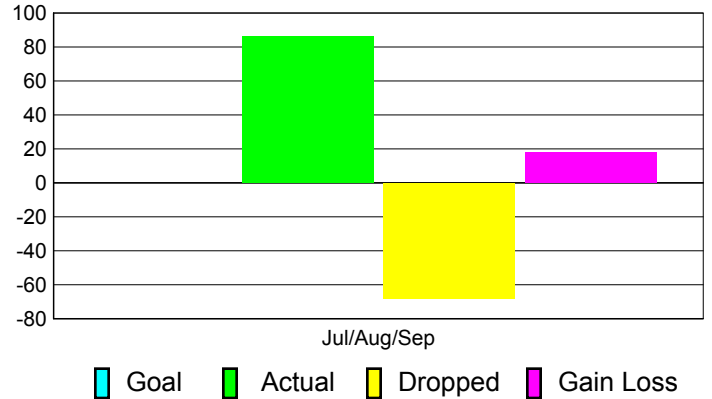

Membership Results 2011-2012

Goal, New, Dropped, Gain/Loss