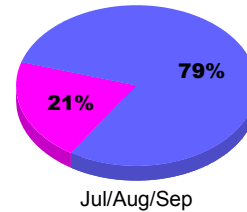

Membership Results
2011-2012

Membership
2010-2011

Month	Net Memb Goal	Actual New Memb	Actual Dropped Memb	Gain/Loss of Memb	Gain/Loss of Memb
Jul/Aug/Sep		86	-68	18	97
Totals		86	-68	18	97

Membership Results 2011-2012

Goal, New, Dropped, Gain/Loss

Comparison of Membership Gain/Loss

Current Year Compared to the Previous Year

Gender Comparison 2011-2012

Male Female