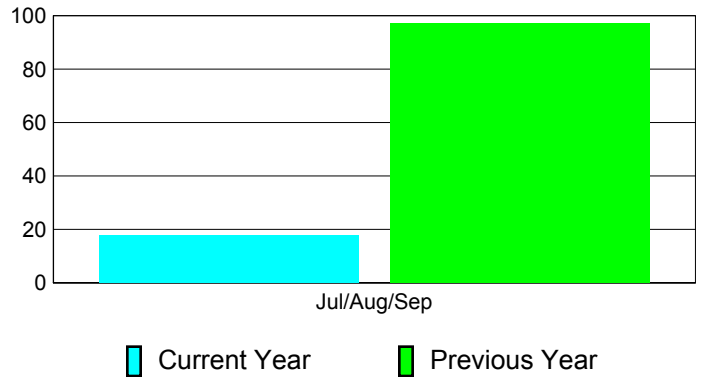

Comparison of Membership Gain/Loss

Current Year Compared to the Previous Year